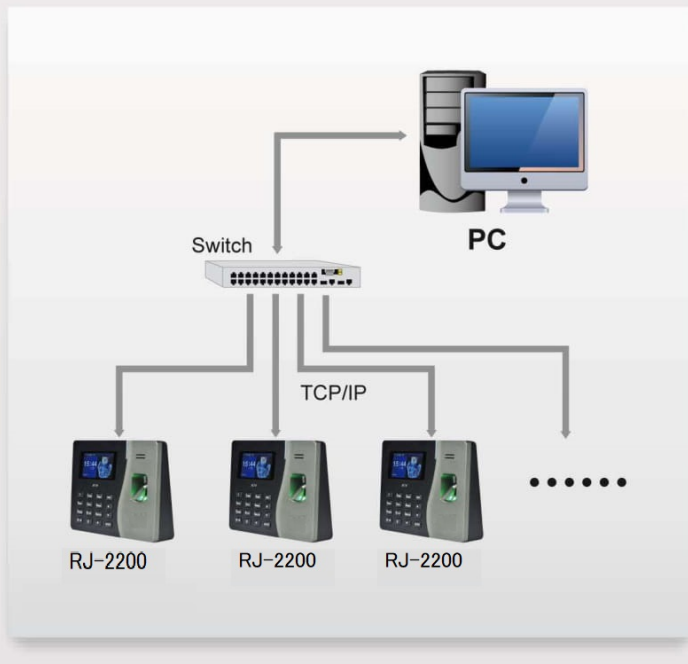

You can use Excel; you can be an excellent Workforce Management Manager!

RJ-2200 Internet SSR Fingerprint Time Clock

Introduction

RJ-2200 is an innovation biometric fingerprint reader for Time & Attendance applications, offering unparalleled performance using an advanced algorithm for reliability, precision and excellent matching speed. With SSR report (Self-Service-Recorder) stored in the time clock. The 2.8 inch TFT can display more information vividly, including fingerprint image quality and verification result etc. TCP/IP communication is standard and make sure the data transmission between terminal and PC can be easily done within several seconds, it is the best choice for small chain stores.

Features:

- * TCP/IP, USB Host
- * Color TFT screen with GUI Interface for easy of use
- * Built-in latest fingerprint algorithm V10.0
- * Built-in SSR Excel Software, Openoffice.org, libreOffice
- * Multi Languages
- * Function keys to select the IN or Out status of the punches
- * Real-Time 1-touch data backup

Configuration:

Specifications:

Display	2.8 inches TFT Screen
Fingerprint Capacity	up to 3000 /1000users
ID Card Capacity	up to 3000 /1000users
Transaction Capacity	50,000
Communication	TCP/IP USB Host
Standard Functions	Scheduled-bell, SMS, Work Code, DST, SSR Report, Self-Service Query, Automatic Status Switch, T9 Input, 9 Digit User ID, ID Card
Power Supply	5V DC 1A
Operating Temperature	0 °C - 45 °C
Operating Humidity	20% - 80%
Dimension(W×H×D)	185X140X30 mm