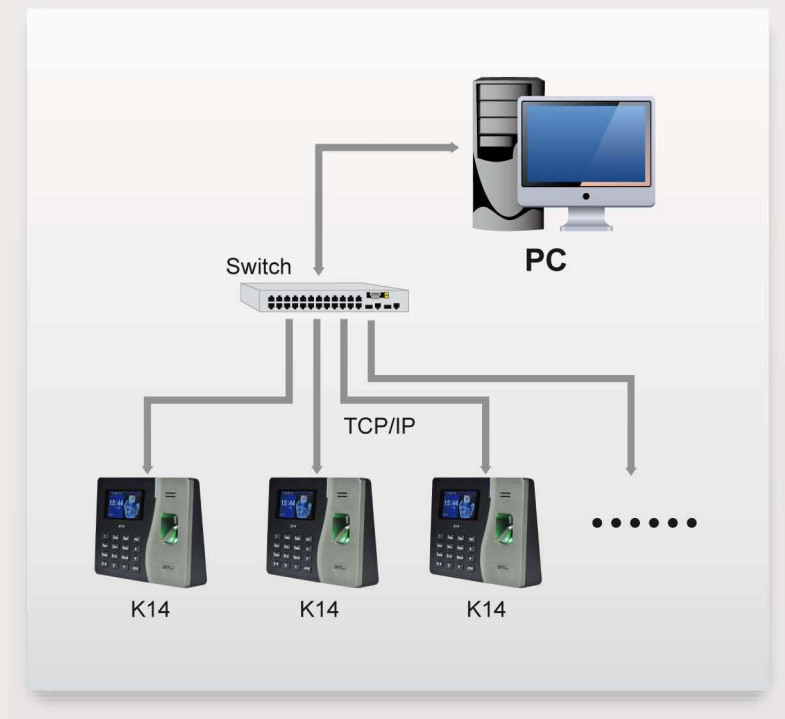

# K14 Internet SSR Fingerprint Time Clock

## Introduction

K14 is an innovation biometric fingerprint reader for Time & Attendance applications, offering unparalleled performance using an advanced algorithm for reliability, precision and excellent matching speed. With SSR report (Self-Service-Recorder) stored in the time clock. The 2.8 inch TFT can display more information vividly, including fingerprint image quality and verification result etc. TCP/IP communication is standard and make sure the data transmission between terminal and PC can be easily done within several seconds, it is the best choice for small chain stores.

## Features:

- \* TCP/IP, USB Host
- \* Color TFT screen with GUI Interface for easy of use
- \* Built-in latest fingerprint algorithm V10.0
- \* Built-in SSR Excel Software, Openoffice.org, libreOffice
- \* Multi Languages
- \* Function keys to select the IN or Out status of the punches
- \* Real-Time 1-touch data backup

## Specifications:

Display	2.8 inches TFT Screen
Fingerprint Capacity	500
ID Card Capacity	500 (Standard)
Transaction Capacity	50,000
Communication	TCP/IP USB Host
Standard Functions	Scheduled-bell, SMS, Work Code, DST, SSR Report, Self-Service Query, Automatic Status Switch, T9 Input, 9 Digit User ID, ID Card
Power Supply	5V DC 1A
Operating Temperature	0 °C - 45 °C
Operating Humidity	20% - 80%
Dimension(W×H×D)	185X140X30 mm